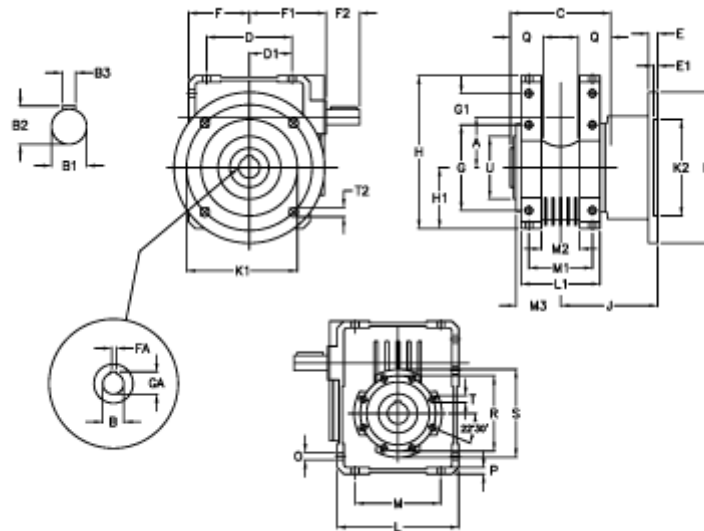

Article number: 3922075010400

Description: Worm gear with solid input shaft
W 75UF1-10-HS unassembled

Measures

A = 75.00	Description = W75 UF-xx-P71 B5	G1 = 46.5	L = 174	Q = 40
B = 30	E = 12	GA = 33.3	L1 = 104	R = 110
B1 = 19	E1 = 5	H = 220.5	M = 126	S = 125
B2 = 21.5	F = 87.0	H1 = 87.0	M1 = 82	T = M8x14
B3 = 6	F1 = 124.5	J = 111.0	M2 = 44	T2 = 12.5
C = 127	F2 = 40	K = 200	M3 = 58.5	U = 90
D = 109.5	FA = 8	K1 = 165	O = 10.5	
D1 = 46.5	G = 126	K2 = 130	P = 9	